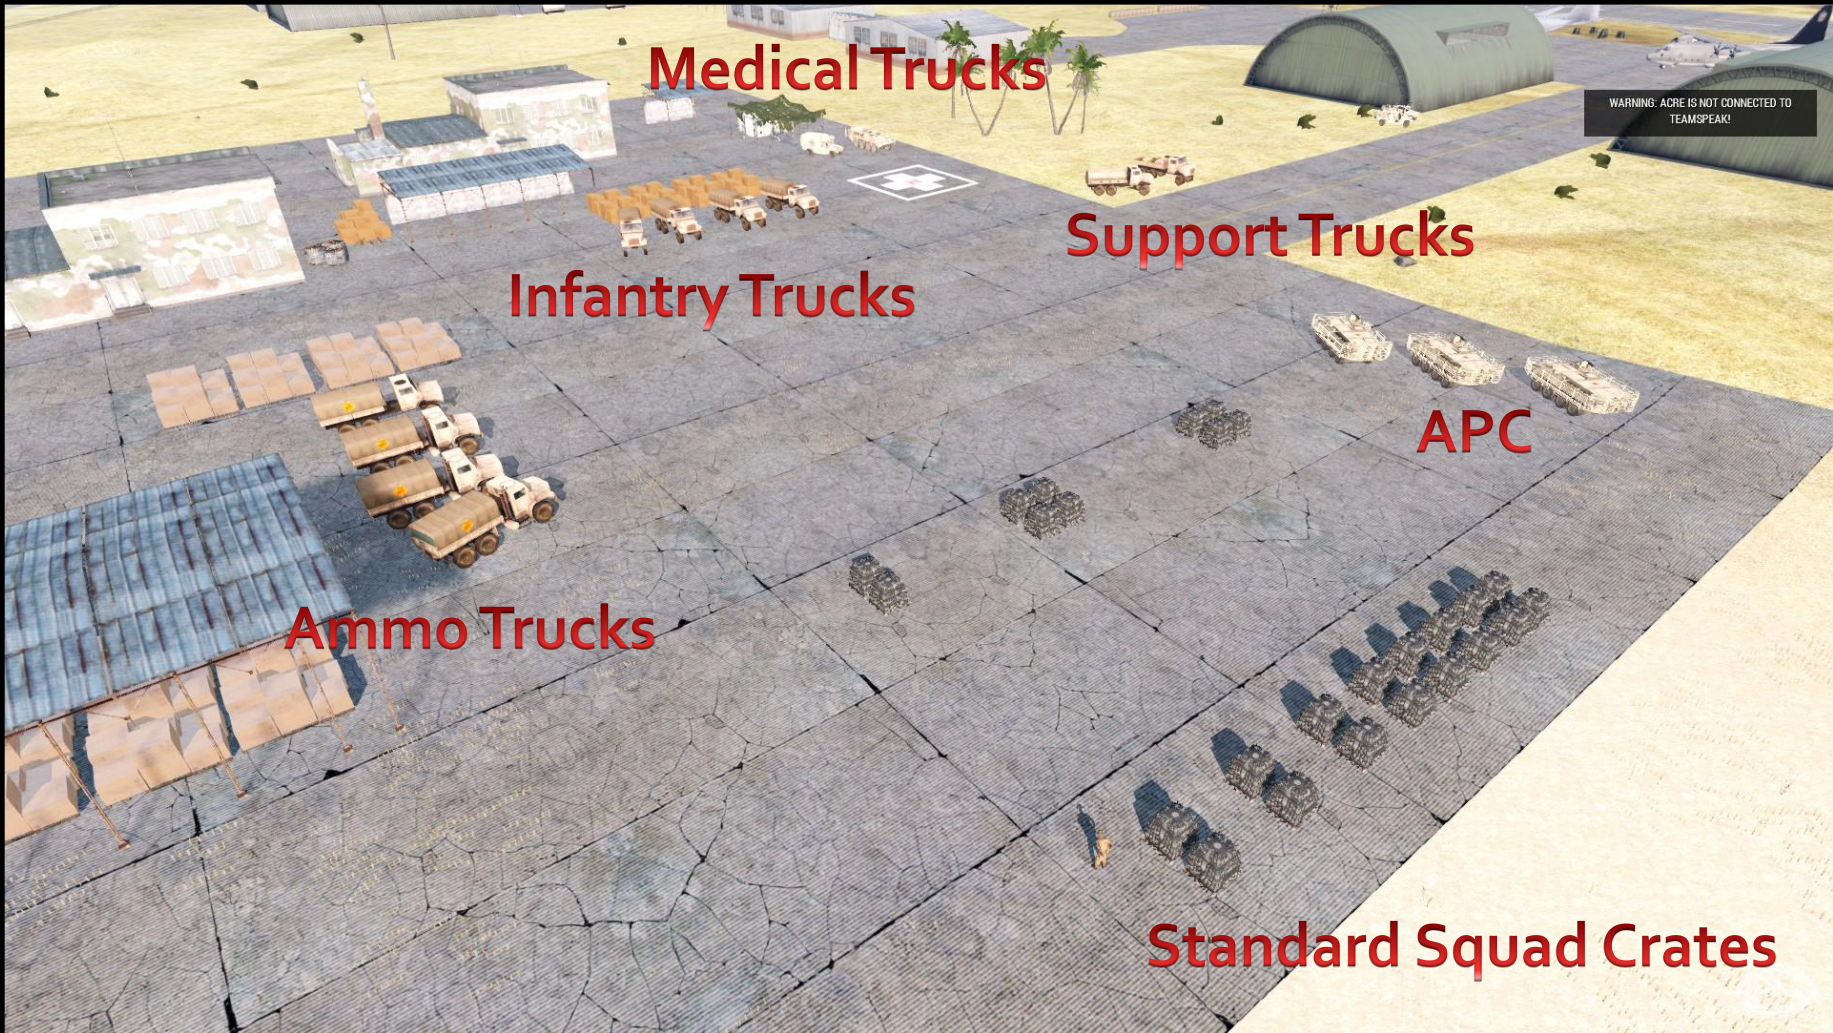

**PRIVATE &
CONFIDENTIAL**

Cargo Manifesto Operation Fool's Glory

Itinerary Flight# BC130 & BC131

- 6x Squad Resupply Crates
- 3x Medical Resupply Crates
- 3x Heavy Resupply Crates
- 3x Explosive Resupply Crates
- 13x Standard Squad Crates

Explosives Resupply

Heavy Resupply

Medical Resupply

Squad Resupply

Medical Trucks

Support Trucks

Infantry Trucks

APC

Ammo Trucks

Standard Squad Crates

WARNING: ACRE IS NOT CONNECTED TO TEAMSPEAK!

Resupply Crates: Housing 1 Space

Squad Crates: Housing 5 Spaces

APC:
Cargo Space: 3 Units

Ammo Trucks:
Cargo Space: 15 Units

Infantry Trucks:
Cargo Space: 4 Units

Support Trucks:
Cargo Space: 10000 liters Fuel
16 Spare Wheels

**Medical APC and truck:
Cargo Space: 15 units (APC), 4 units (Truck)**